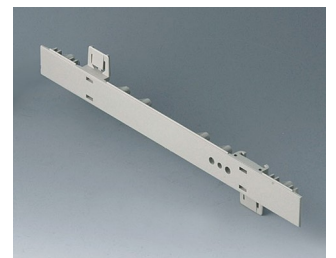

A0106280
Side panel 0.5 HE, for handle mounting
ABS (UL 94 HB)
pebble grey RAL 7032
250x22.25mm