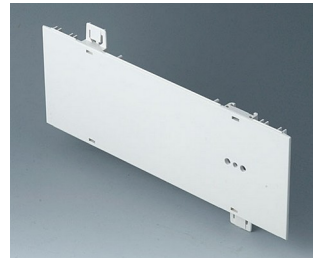

A0121270
Side panel 2 HE, for handle
mounting
ABS (UL 94 HB)
off-white RAL 9002
250x88.9mm