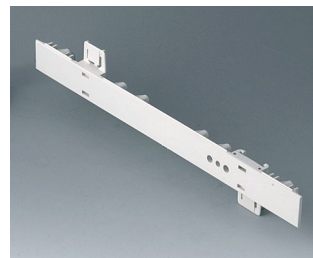

## Select Versions

**A0105270**  
Side panel 0.5 HE  
ABS (UL 94 HB)  
off-white RAL 9002  
250x22.25mm

**A0105280**  
Side panel 0.5 HE  
ABS (UL 94 HB)  
pebble grey RAL 7032  
250x22.25mm

**A0106270**  
Side panel 0.5 HE, for handle  
mounting  
ABS (UL 94 HB)  
off-white RAL 9002  
250x22.25mm