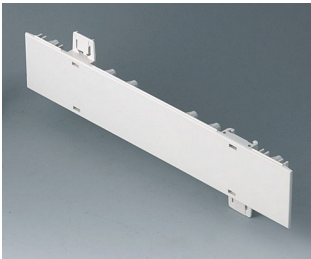

EURO CASE

A0110270
Side panel 1 HE
ABS (UL 94 HB)
off-white RAL 9002
250x44.45mm