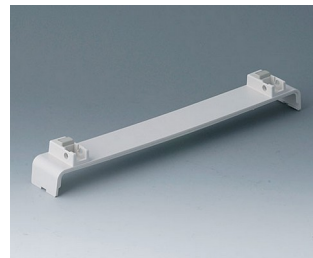

A0134370
Snap-in panel, without slots, with
feet
ABS (UL 94 HB)
off-white RAL 9002