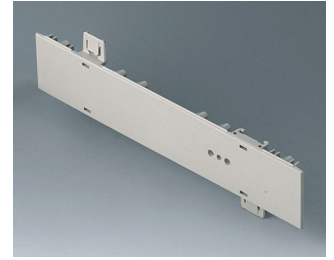

# EURO CASE

**A0110270**  
Side panel 1 HE  
ABS (UL 94 HB)  
off-white RAL 9002  
250x44.45mm

**A0110280**  
Side panel 1 HE  
ABS (UL 94 HB)  
pebble grey RAL 7032  
250x44.45mm

**A0111270**  
Side panel 1 HE, for handle  
mounting  
ABS (UL 94 HB)  
off-white RAL 9002  
250x44.45mm