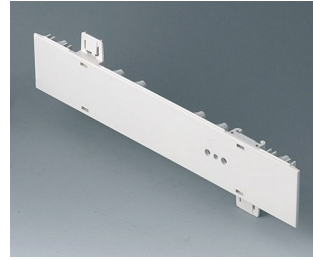

A0111270
Side panel 1 HE, for handle
mounting
ABS (UL 94 HB)
off-white RAL 9002
250x44.45mm