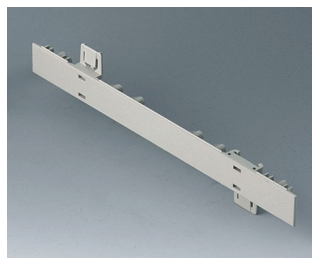

A0105280
Side panel 0.5 HE
ABS (UL 94 HB)
pebble grey RAL 7032
250x22.25mm