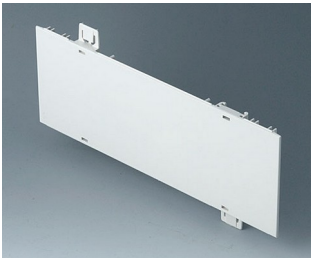

A0120270
Side panel 2 HE
ABS (UL 94 HB)
off-white RAL 9002
250x88.9mm