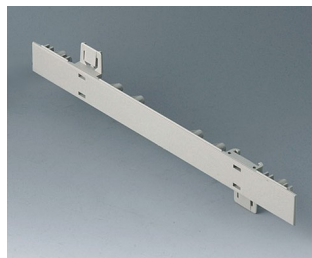

## Select Versions

**A0105270**  
Side panel 0.5 HE  
ABS (UL 94 HB)  
off-white RAL 9002  
250x22.25mm

**A0105280**  
Side panel 0.5 HE  
ABS (UL 94 HB)  
pebble grey RAL 7032  
250x22.25mm

**A0106270**  
Side panel 0.5 HE, for handle  
mounting  
ABS (UL 94 HB)  
off-white RAL 9002  
250x22.25mm