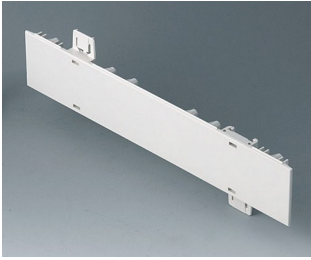

EURO CASE

A0110270
Side panel 1 HE
ABS (UL 94 HB)
off-white RAL 9002
250x44.45mm