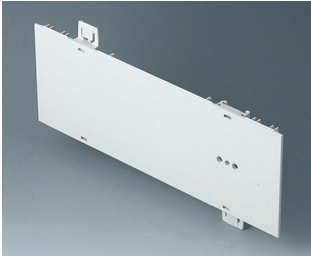

A0121270
Side panel 2 HE, for handle
mounting
ABS (UL 94 HB)
off-white RAL 9002
250x88.9mm