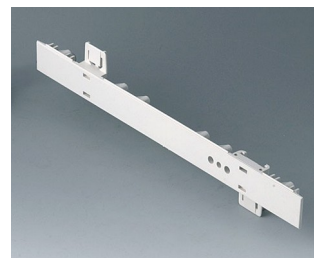

A0106270
Side panel 0.5 HE, for handle mounting
ABS (UL 94 HB)
off-white RAL 9002
250x22.25mm