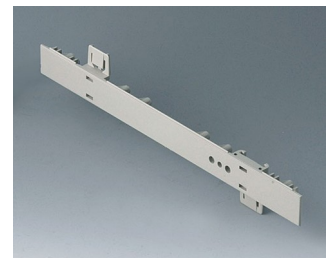

## Select Versions

**A0105270**  
Side panel 0.5 HE  
ABS (UL 94 HB)  
off-white RAL 9002  
250x22.25mm

**A0105280**  
Side panel 0.5 HE  
ABS (UL 94 HB)  
pebble grey RAL 7032  
250x22.25mm

**A0106270**  
Side panel 0.5 HE, for handle  
mounting  
ABS (UL 94 HB)  
off-white RAL 9002  
250x22.25mm