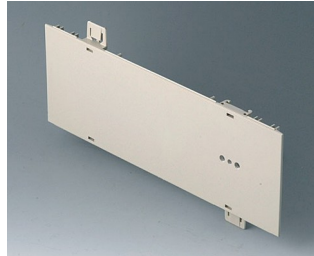

A0121280
Side panel 2 HE, for handle
mounting
ABS (UL 94 HB)
pebble grey RAL 7032
250x88.9mm