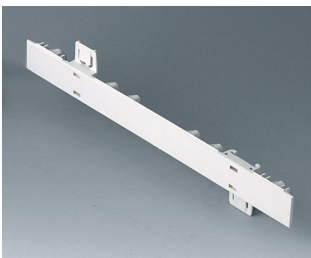

## Select Versions

**A0105270**  
Side panel 0.5 HE  
ABS (UL 94 HB)  
off-white RAL 9002  
250x22.25mm

**A0105280**  
Side panel 0.5 HE  
ABS (UL 94 HB)  
pebble grey RAL 7032  
250x22.25mm

**A0106270**  
Side panel 0.5 HE, for handle  
mounting  
ABS (UL 94 HB)  
off-white RAL 9002  
250x22.25mm