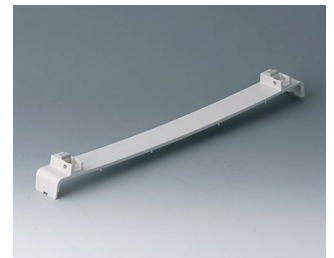

A0136370
Snap-in panel, without slots, with
feet
ABS (UL 94 HB)
off-white RAL 9002