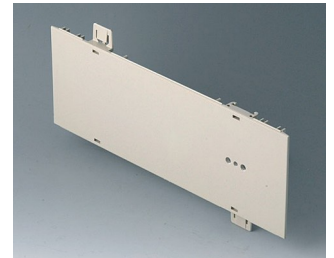

A0121280
Side panel 2 HE, for handle
mounting
ABS (UL 94 HB)
pebble grey RAL 7032
250x88.9mm