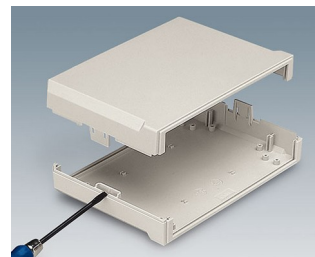

## Modern desktop enclosures with wide front panels

With their generous dimensions, stylish design and ergonomic control panels, our MOTEC plastic enclosures are designed to distinguish your electronics from more conventional systems.

- stylish range of instrument enclosures
- three plan sizes
- different case heights for individual configurations
- high-quality material ABS (UL 94 HB)
- robust clip-together assembly to minimize your assembly work
- access with flat screwdriver only, for security
- ergonomic, moulded sloping control panel with recessed area for a membrane keypad
- aluminium panels ordered separately
- versions with handle for ergonomically tilted position or carrying
- four non-slip self-adhesive feet included
- protection class IP 40
- internal guide grooves for the vertical insertion of partitions and PCBs
- internal screw pillars for PCBs etc.