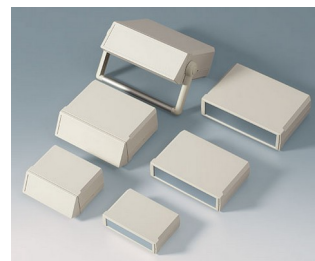

## Modern desktop enclosures with wide front panels

With their generous dimensions, stylish design and ergonomic control panels, our MOTEC plastic enclosures are designed to distinguish your electronics from more conventional systems.

- stylish range of instrument enclosures
- three plan sizes
- different case heights for individual configurations
- high-quality material ABS (UL 94 HB)
- robust clip-together assembly to minimize your assembly work
- access with flat screwdriver only, for security
- ergonomic, moulded sloping control panel with recessed area for a membrane keypad
- aluminium panels ordered separately
- versions with handle for ergonomically tilted position or carrying
- four non-slip self-adhesive feet included
- protection class IP 40
- internal guide grooves for the vertical insertion of partitions and PCBs
- internal screw pillars for PCBs etc.