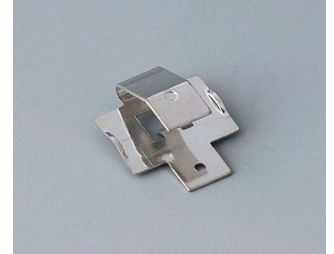

BATTERY COMPARTMENTS AND HOLDERS,

GEHÄUSE
SYSTEME

BUTTON CELL HOLDERS

Accessory "battery"

A9156002
Plug-in contact, 1 x 9 V (PP3)

A9161001
Set of battery clips, 4 x AA
Steel
tin-plated

A9193003
Battery-clips, double contact
Steel
tin-plated

A9193004
Battery-clips, single contact
Steel
tin-plated

A9193005
Battery clips, double contact
Steel
nickel-plated

A9193006
Battery-clips, single contact
Steel
nickel-plated

A9193008
Battery clips, double contact
CuBe
nickel-plated