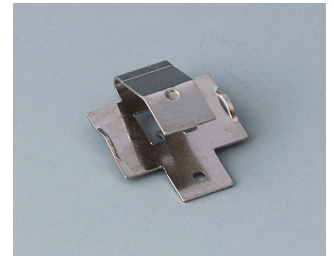

BATTERY COMPARTMENTS AND HOLDERS,

GEHÄUSE
SYSTEME

BUTTON CELL HOLDERS

Accessory "battery"

A9156002
Plug-in contact, 1 x 9 V (PP3)

A9161001
Set of battery clips, 4 x AA
Steel
tin-plated

A9193003
Battery-clips, double contact
Steel
tin-plated

A9193004
Battery-clips, single contact
Steel
tin-plated

A9193005
Battery clips, double contact
Steel
nickel-plated

A9193006
Battery-clips, single contact
Steel
nickel-plated

A9193008
Battery clips, double contact
CuBe
nickel-plated

A9193009
Battery clips, single contact
CuBe
nickel-plated

Subject to technical modification without notice. © by OKW Gehäusesysteme, Buchen/Germany.