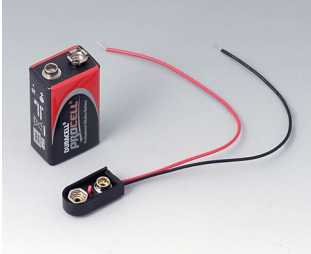

BATTERY COMPARTMENTS AND HOLDERS,

GEHÄUSE
SYSTEME

BUTTON CELL HOLDERS

Accessory "battery"

A9156002
Plug-in contact, 1 x 9 V (PP3)

A9161001
Set of battery clips, 4 x AA
Steel
tin-plated

A9193003
Battery-clips, double contact
Steel
tin-plated