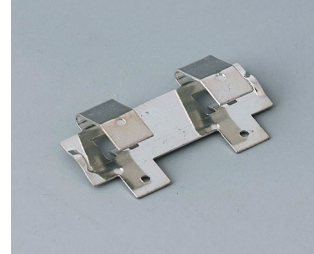

BATTERY COMPARTMENTS AND HOLDERS,

GEHÄUSE
SYSTEME

BUTTON CELL HOLDERS

Accessory "battery"

A9156002
Plug-in contact, 1 x 9 V (PP3)

A9161001
Set of battery clips, 4 x AA
Steel
tin-plated

A9193003
Battery-clips, double contact
Steel
tin-plated

A9193004
Battery-clips, single contact
Steel
tin-plated

A9193005
Battery clips, double contact
Steel
nickel-plated

A9193006
Battery-clips, single contact
Steel
nickel-plated

A9193008
Battery clips, double contact
CuBe
nickel-plated

A9193009
Battery clips, single contact
CuBe
nickel-plated

Subject to technical modification without notice. © by OKW Gehäusesysteme, Buchen/Germany.