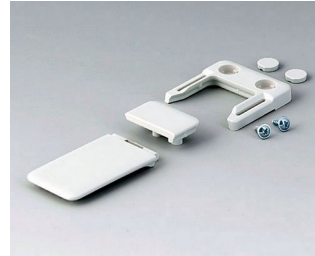

# CARRYING ACCESSORIES

## Select Versions

**A9100001**  
Ring eyelet  
PA 6  
volcano

**A9100002**  
Ring eyelet  
PA 6  
volcano

**A9152047**  
Combi-Clip  
ABS (UL 94 HB)  
off-white RAL 9002  
45x27mm

**A9152048**  
Combi-Clip  
ABS (UL 94 HB)  
lava  
45x27mm